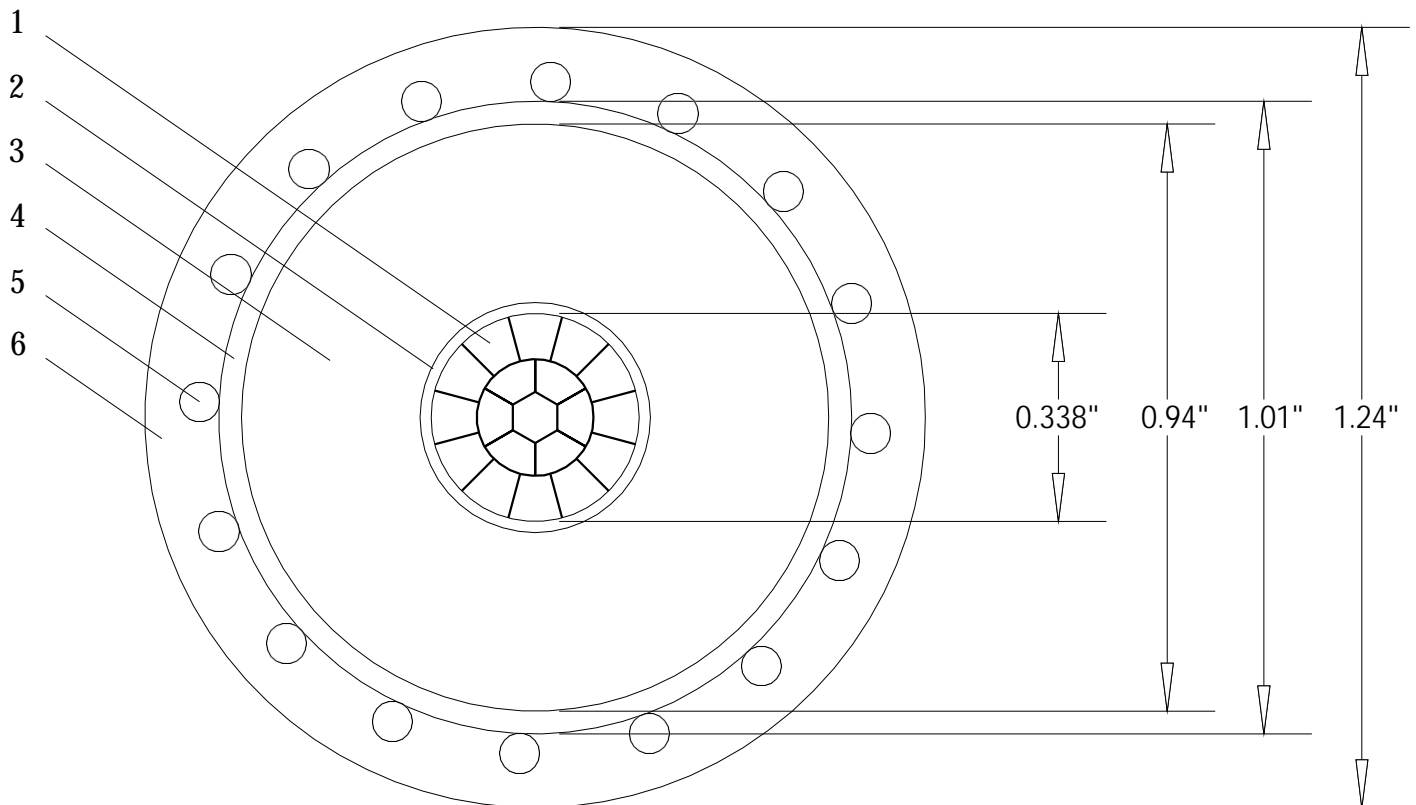

1/0 Al TRXLPE 28kv/100% 16x14 C/N LLDPEJ

Spec: CSA C68.5

Cable Weight 1.12 kg/m

1. 1/0AWG Class B compact aluminum with water blocked strand 2. Semi-conducting, thermoset, super smooth conductor shield 12 mils minimum point 3. TR-XLPE insulation, 28kV 100% 265 mils minimum point 280 mils nominal 310 mils maximum point	4. Semi-conducting, thermoset insulation shield 30 mils minimum point 60 mils maximum point 5. 16 - #14 AWG bare copper concentric neutral wires with water-swellable powder 6. Black encapsulating, near low density polyethylene jacket 45 mils minimum point 80 mils maximum point

Cable weights and dimensions are nominal and subject to normal manufacturing tolerances. Subject to change without notice